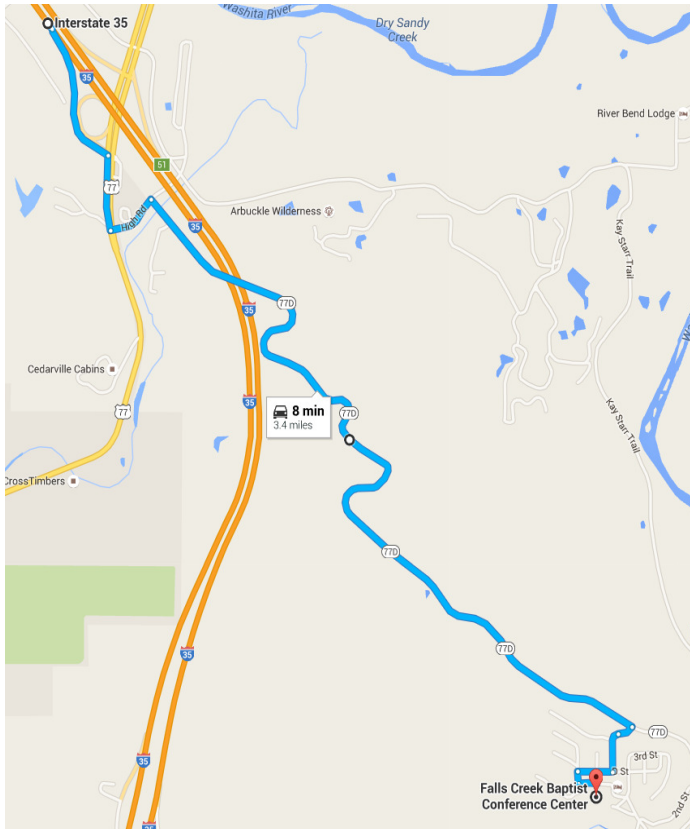

## Awake Camp 2016 Directions Falls Creek Address: 6714 HWY 77D Davis, Oklahoma 73030

### From Oklahoma City

Take Exit #51. Go straight across 4 lanes of Highway 77 (Fried Pie/Gas Station and Canyon Breeze Motel will be on your right). At the stop sign next to Canyon Breeze, go straight across the bridge that passes over Honey Cut Creek. This is Highway 77D. Stay on this high road that winds around the mountains for about 3 miles and you will come to the front gate at Falls Creek.

### From Dallas

Take Exit 51. Turn left and cross back over Interstate 35. Turn left immediately at the first street after the overpass next to the Fried Pie/Gas Station and Canyon Breeze Motel. At the stop sign next to Canyon Breeze, go straight across the bridge that passes over Honey Cut Creek. This is Highway 77D. Stay on this high road that winds around the mountains for about 3 miles and you will come to the front gate at Falls Creek.