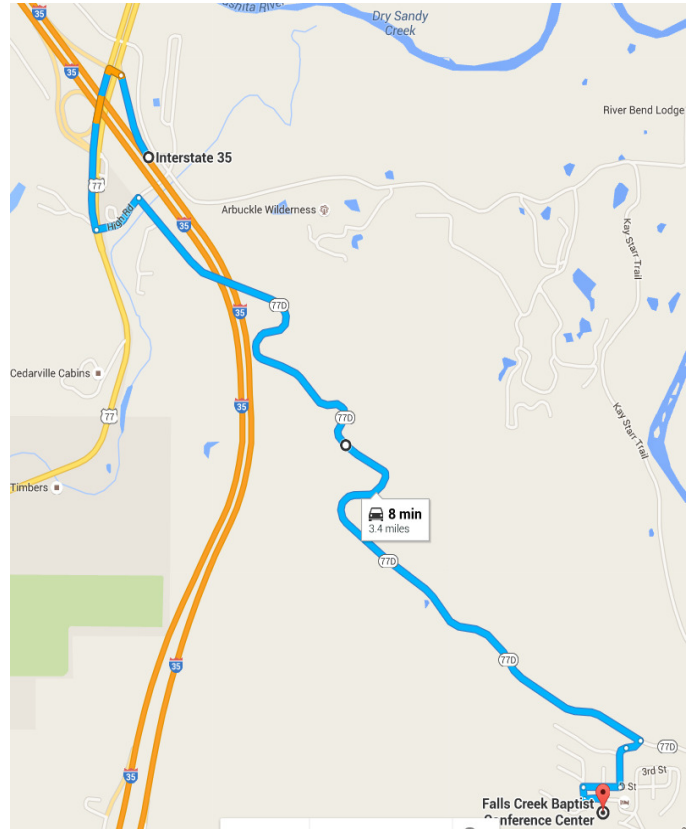

## Awake Camp 2016 Directions Falls Creek Address: 6714 HWY 77D Davis, Oklahoma 73030

### From Oklahoma City

Take Exit #51. Go straight across 4 lanes of Highway 77 (Fried Pie/Gas Station and Canyon Breeze Motel will be on your right). At the stop sign next to Canyon Breeze, go straight across the bridge that passes over Honey Cut Creek. This is Highway 77D. Stay on this high road that winds around the mountains for about 3 miles and you will come to the front gate at Falls Creek.

### From Dallas

Take Exit 51. Turn left and cross back over Interstate 35. Turn left immediately at the first street after the overpass next to the Fried Pie/Gas Station and Canyon Breeze Motel. At the stop sign next to Canyon Breeze, go straight across the bridge that passes over Honey Cut Creek. This is Highway 77D. Stay on this high road that winds around the mountains for about 3 miles and you will come to the front gate at Falls Creek.